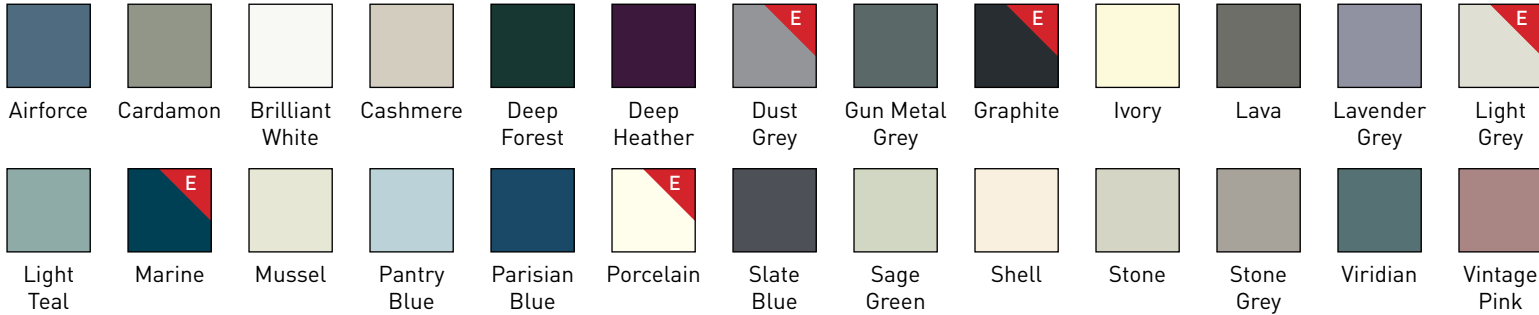

Colours Available

Bespoke Colours Available

SANTIAGO | MATTE

Santiago's cutting-edge door with integrated J-handle perfectly accommodates a blend of daring colour and rudimentary styling.

A kitchen created for those who appreciate minimalism. 22mm MDF matte finish.

Sizes

Standard Only

Styles

Lay on

Available Express