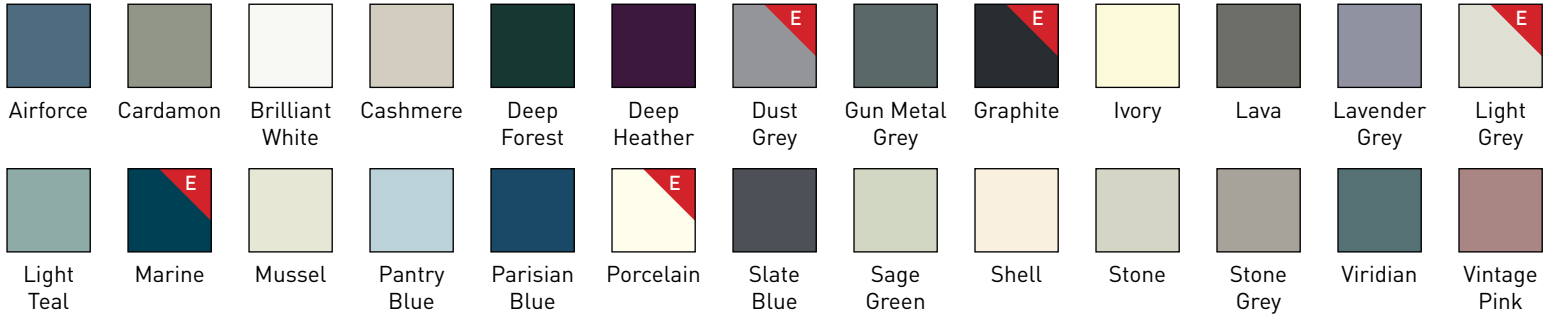

Texture & Stains Available

Sanded Ash

Light Oak

Sizes

Standard and Made to Measure Option

Styles

Lay on

 Available Express

JAMESTOWN

Colours Available

Bespoke Colours Available 

GIBRALTAR

Offering a huge number of options when it comes to colour, the Gibraltar kitchen, featuring a shaker-style door with smooth painted finish, it's ideal for those who like to experiment!

Styles

Lay on

 Available Express

GIBRALTAR

Colours Available

Bespoke Colours Available 

												
Airforce	Cardamon	Brilliant White	Cashmere	Deep Forest	Deep Heather	Dust Grey	Gun Metal Grey	Graphite	Ivory	Lava	Lavender Grey	Light Grey
												
Light Teal	Marine	Mussel	Pantry Blue	Parisian Blue	Porcelain	Slate Blue	Sage Green	Shell	Stone	Stone Grey	Viridian	Vintage Pink