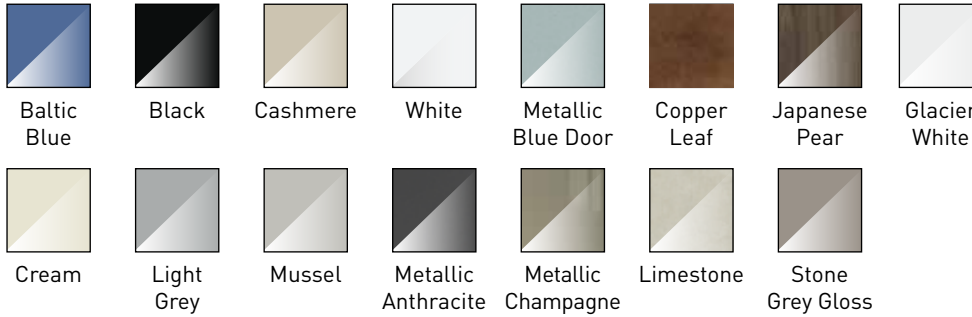

Available in 2 edge details:

- Matching
- Plywood Effect

MDF and MFC Synchronised Melamine, PET and PVC with stunning matte levels.

Textures Available

Sizes

Standard and Made to Measure Option
Also Bedroom Doors

Styles

Lay on / True Handleless

ZENICA | SUPER MATTE

Colours Available

ZENICA | ULTRA GLOSS

This revolutionary design introduces a factor not seen before in a door of this quality. The Zenica range is both stunning and comprehensive.

Colours Available

Colours available are on pages 54 and 55.
Styles available are on pages 56 and 57.

CASCADES

Call it contemporary life or timeless classic. Let Cascades be in your home. Something for every taste. Flexibility of colour and style, endless combinations. Let the craft inflect your choice.

Matte Dove
Grey

Matte
Dust Grey

Matte
Dakkar

Matte Stone
Grey

Matte
Denim

Matte
Indigo Blue

Matte
Graphite

Concrete