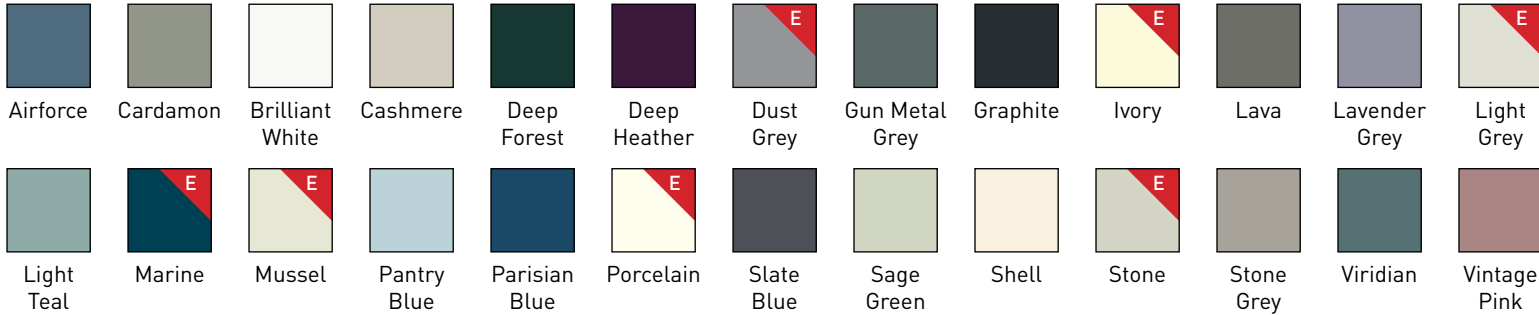

Colours Available

Bespoke Colours Available

ALGIERS

The stunning simplicity of the Algiers shaker-style door is accentuated by its narrow frame, providing a refined look and feel.

Accompanied by a host of contemporary accessories that will expand your design options and create a kitchen that meets all your expectations.

5 piece solid ash frame with flat ash veneer centre panel.

Texture & Stains Available

Sizes

Standard Only

Styles

Lay on / Mock In-frame / True Handleless

Available Express