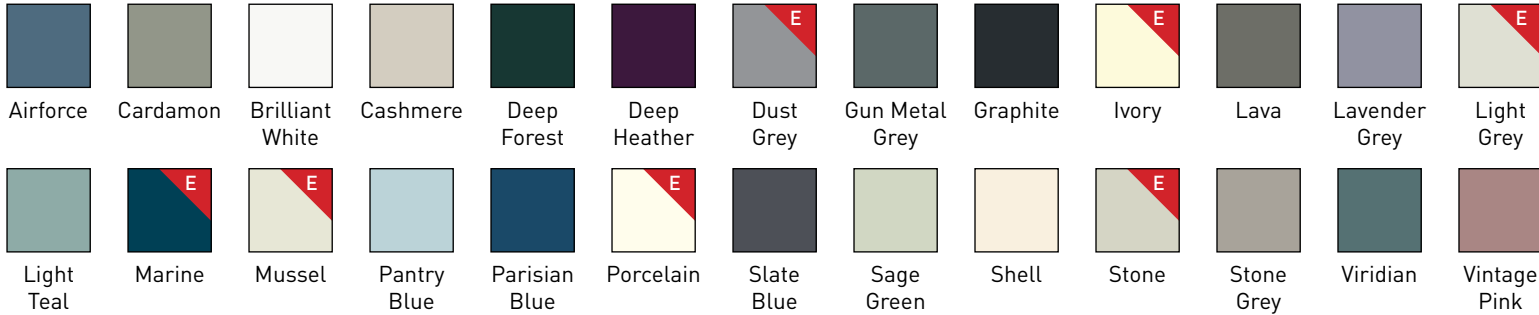

Colours Available

Bespoke Colours Available

MONACO

Effortlessly chic and stylish, the Monaco shaker door with v-groove makes an impressive statement with its simple detailing and selection of accompanying designer accessories.

Classic in both function and form Monaco will fit happily into any sized space to bring you a kitchen that works hard and looks fabulous.

Painted: 5 piece solid ash frame with ash veneer centre panel.

Sanded/Stained: 5 piece solid oak frame with oak veneer centre panel.

Texture & Stains Available

Sizes

Standard and Made to Measure Option

Styles

Lay on

Available Express