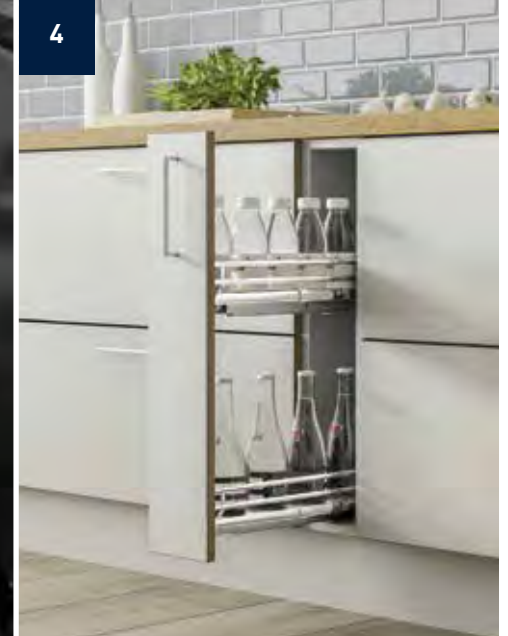

STORAGE SOLUTIONS