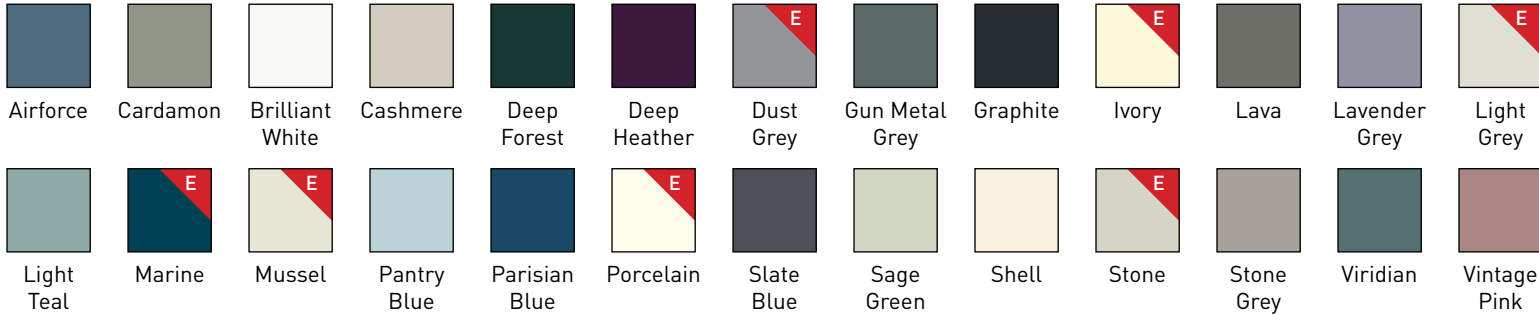

Dust Grey

Graphite

Ivory

Light Grey

Porcelain

White

SANTIAGO | GLOSS

Ideally suited to contemporary urban living
Santiago shows its versatility by offering numerous accessories that can be used to develop your own unique look.

SANTIAGO | GLOSS

Colours Available

Bespoke Colours Available 

WELLINGTON

The internal bead profile detail used in the Wellington door adds extra depth and contour to your overall kitchen design when combined with any of the broad number of accessories on offer in this stunning range.

Styles

Lay on

 Available Express

GIBRALTAR

Colours Available

Bespoke Colours Available 

												
Airforce	Cardamon	Brilliant White	Cashmere	Deep Forest	Deep Heather	Dust Grey	Gun Metal Grey	Graphite	Ivory	Lava	Lavender Grey	Light Grey
												
Light Teal	Marine	Mussel	Pantry Blue	Parisian Blue	Porcelain	Slate Blue	Sage Green	Shell	Stone	Stone Grey	Viridian	Vintage Pink