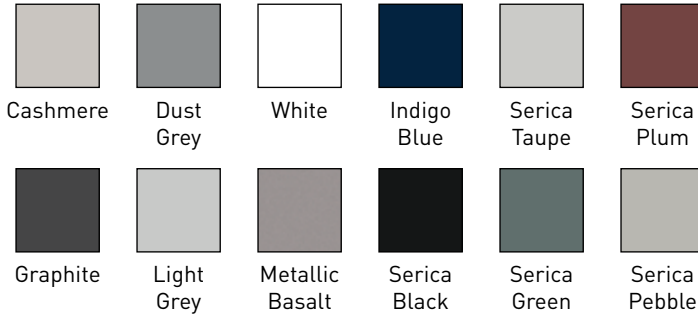

VALETTA

VALETTA

VALETTA
Bedroom Door Option

Colours Available

ZENICA | SUPER MATTE

Zenica, full of style. Clean lines, a perfect symmetry. Who then wouldn't be inspired by the European design, the clean finish, the modern touch. Full of class, the lines shape an intense rendezvous between design and your dream kitchen.

High Gloss
Dust Grey

High Gloss
Cashmere

Porcelain
White

Satin
White

Super
White Ash

Alabaster

Ivory

Vanilla

Opengrain
White

Oakgrain
Cream

Oakgrain
Mussel

Oakgrain
Cashmere

Oakgrain
Grey

Matte
Mussel

Matte
Cashmere

CASCADES | COLOURS

Matte Dove
Grey

Matte
Dust Grey

Matte
Dakkar

Matte Stone
Grey

Matte
Denim

Matte
Indigo Blue

Matte
Graphite

Concrete