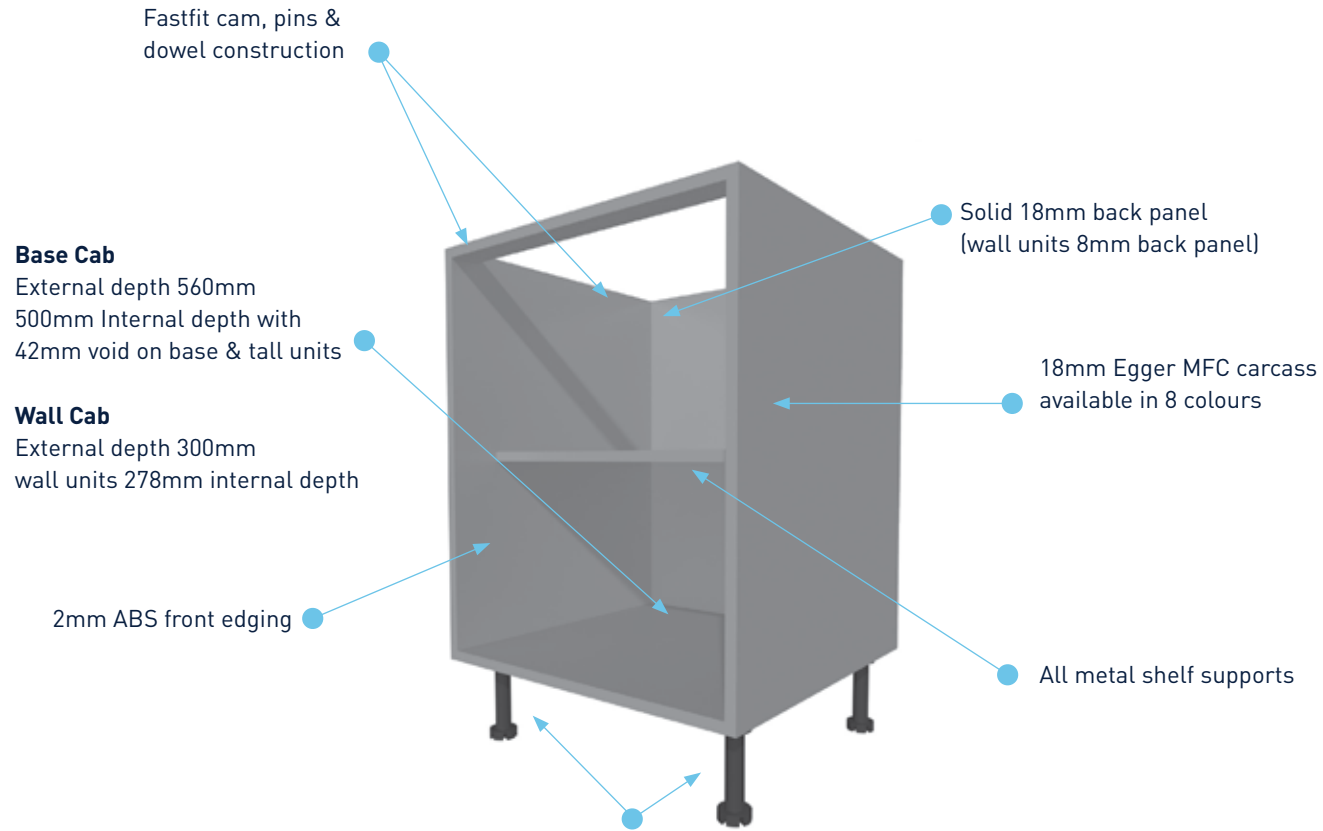

British made fitted furniture

KITCHEN ■ BEDROOM ■ BATHROOM ■ MEDIA ■ HOME OFFICE ■ COMMERCIAL

2020
Collection

THE "IDEAL" CABINET

Cabinet Colours Available

Fully adjustable legs on all base units
(wall units come with fully adjustable concealed metal hanging brackets)