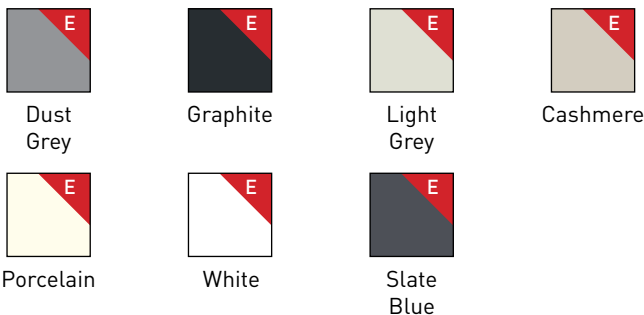

Styles

Lay on

E Available Express

CAYENNE

Colours Available

Bespoke Colours Available

TOKYO

Tokyo in real wood veneer brings a trio of complementary finishes together in this rectilinear kitchen design.

PEFC chipboard over veneered with horizontal oak grain, 1.6mm solid wood edging.

Texture & Stains Available

Sizes

Standard Only

Styles

Lay on / True Handleless

E Available Express

TOKYO

Colours Available

Bespoke Colours Available 

ZAGREB | MATRE

Painted | Express

The ultimate example of unconventional styling, the Zagreb door comes to life with a vivid mix of colour and accessories.

This kitchen welcomes an array of decorative elements to show it at its best.

Painted: 18mm MDF matte painted.

Express: 18mm MDF soft touch matte PET foil and laquered.

Express Colours

NB: Express colours cannot be mixed with Paint to Order colours

Sizes

Standard Only

Styles

Lay on / True Handleless